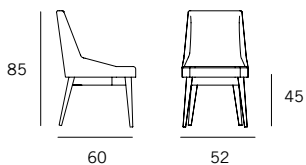

HENGE[®]

Product Sheet

Model

IS-A CHAIR

STRUCTURE Dining chair with beech wood. Seat covered with leather or fabric from our range. **BASE FINISH** Varnished Black Eucalyptus.

Scheda Prodotto

Modello

IS-A CHAIR

Chair . Sedia

DIMENSIONS

60 cm x 52 cm x 85 cm h

H seat: 45 cm

DIMENSIONI

60 cm x 52 cm x 85 cm h

H seduta: 45 cm